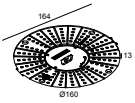

PLAT-OH! TRIMLESS 92736 GC

29513 9220 GC

21032 0305

LED POWER CONVERTER 48V-DC to 500 mA-DC / 22W DIM5

1->2

Montage kit

29510 0020 MOUNTING KIT PLAT-OH! TRIMLESS

Notes: