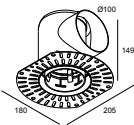

Montage kit - side air + light

29810 0110 MOUNTING KIT SIDE AIR 105