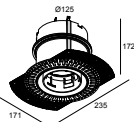

28400 0130 MOUNTING KIT ENTERO RD-S WSC

Montage kit - side air + light

29810 0110 MOUNTING KIT SIDE AIR 105

Montage kit - top air + light

29810 0130 MOUNTING KIT TOP AIR 105

ENTERO RD-S TRIMLESS SOFT 93020 B

28482 9020 B

Montage kit - side air only

29810 0100 MOUNTING KIT SIDE AIR ONLY 1

Montage kit - top air only

29810 0200 MOUNTING KIT TOP AIR ONLY 1

Montage kit - no air

29810 0120 MOUNTING KIT NO AIR 105

ENTERO RD-S TRIMLESS SOFT 93020 B