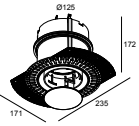

28400 0130 MOUNTING KIT ENTERO RD-S WSC

Montage kit - side air + light

29810 0110 MOUNTING KIT SIDE AIR 105

Montage kit - top air + light

29810 0130 MOUNTING KIT TOP AIR 105

ENTERO RD-S TRIMLESS SOFT 93020 B

28482 9020 B

Montage kit - side air only

29810 0100 MOUNTING KIT SIDE AIR ONLY 1

Montage kit - top air only

29810 0200 MOUNTING KIT TOP AIR ONLY 1

Montage kit - no air

29810 0120 MOUNTING KIT NO AIR 105

ENTERO RD-S TRIMLESS SOFT 93020 B