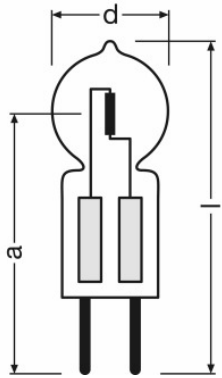

Product family datasheet

HALOSTAR PRO 7 W 12 V G4,
HALOSTAR PRO 14 W 12 V G4,
HALOSTAR PRO 25 W 12 V GY6.35,
HALOSTAR PRO 35 W 12 V GY6.35,
HALOSTAR PRO 50 W 12 V GY6.35,
HALOSTAR PRO 60 W 12 V GY6.35

HALOSTAR PRO 7 W 12 V G4,
HALOSTAR PRO 14 W 12 V G4,
HALOSTAR PRO 25 W 12 V GY6.35,
HALOSTAR PRO 35 W 12 V GY6.35,
HALOSTAR PRO 50 W 12 V GY6.35,
HALOSTAR PRO 60 W 12 V GY6.35

Application advice

For more detailed application information and graphics please see product datasheet.

Logistical Data