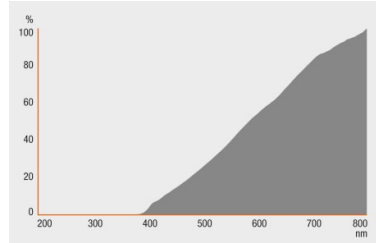

Product family datasheet

HALOSTAR PRO 7 W 12 V G4,
HALOSTAR PRO 14 W 12 V G4,
HALOSTAR PRO 25 W 12 V GY6.35,
HALOSTAR PRO 35 W 12 V GY6.35,
HALOSTAR PRO 50 W 12 V GY6.35,
HALOSTAR PRO 60 W 12 V GY6.35

HALOSTAR PRO 7 W 12 V G4,
HALOSTAR PRO 14 W 12 V G4,
HALOSTAR PRO 25 W 12 V GY6.35,
HALOSTAR PRO 35 W 12 V GY6.35,
HALOSTAR PRO 50 W 12 V GY6.35,
HALOSTAR PRO 60 W 12 V GY6.35

Application advice

For more detailed application information and graphics please see product datasheet.

Logistical Data