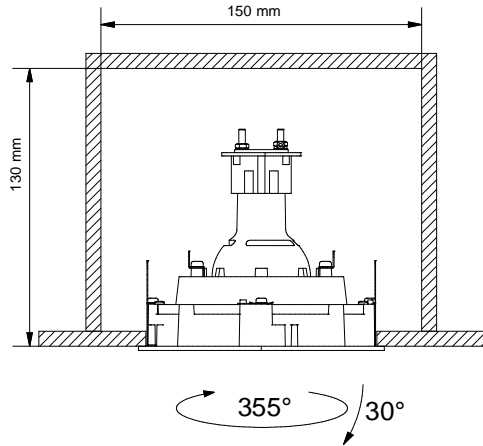

Smart Cake Adjustable Ø115 ES50

127720XX

Lamptype : RETROFIT LED MAX. 50W

fitting : GU10

1

2

3

4