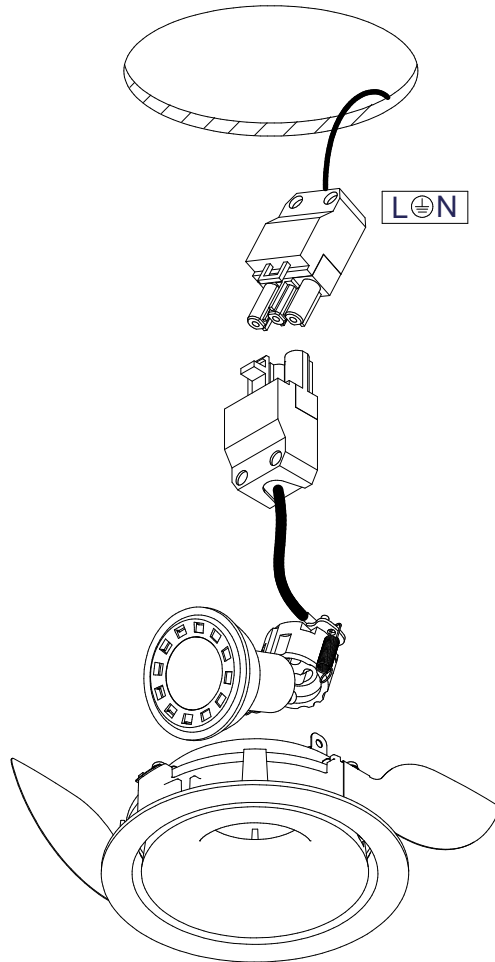

Smart Cake Adjustable Ø115 ES50

127720XX

Lamptype : RETROFIT LED MAX. 50W

fitting : GU10

1

2

3

4

CAN BE USED WITH

Recessed ring
12810230 Smart recessed ring ø115

Mask
12810009 Smart mask ø115 1x Whstr
12810032 Smart mask ø115 1x Blstr
12810046 Smart mask ø115 1x Gold
12810109 Smart mask ø115 2x Whstr
12810132 Smart mask ø115 2x Blstr
12810146 Smart mask ø115 2x Gold

Surface box
128000xx Smart surface box dia 115 GI for 1 LED GE
128010xx Smart surface box dia 115 GI for 2x LED GE