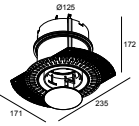

28400 0130 MOUNTING KIT ENTERO RD-S WSC

Montage kit - side air + light

29810 0110 MOUNTING KIT SIDE AIR 105

Montage kit - top air + light

29810 0130 MOUNTING KIT TOP AIR 105

ENTERO RD-S TRIMLESS SOFT 93045 B

28482 9030 B

Montage kit - side air only

29810 0100 MOUNTING KIT SIDE AIR ONLY 1

Montage kit - top air only

29810 0200 MOUNTING KIT TOP AIR ONLY 1

Montage kit - no air

29810 0120 MOUNTING KIT NO AIR 105

ENTERO RD-S TRIMLESS SOFT 93045 B