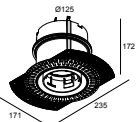

28400 0130 MOUNTING KIT ENTERO RD-S WSC

Montage kit - side air + light

29810 0110 MOUNTING KIT SIDE AIR 105

Montage kit - top air + light

29810 0130 MOUNTING KIT TOP AIR 105

ENTERO RD-S TRIMLESS SOFT 93045 B

28482 9030 B

Montage kit - side air only

29810 0100 MOUNTING KIT SIDE AIR ONLY 1

Montage kit - top air only

29810 0200 MOUNTING KIT TOP AIR ONLY 1

Montage kit - no air

29810 0120 MOUNTING KIT NO AIR 105

ENTERO RD-S TRIMLESS SOFT 93045 B