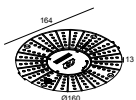

29514 9020 B

21032 0295

LED POWER CONVERTER 48V-DC to 350 mA-DC / 15W DIM5

1->2

kit de montage

29510 0020

MOUNTING KIT PLAT-OH! TRIMLESS

Notes: