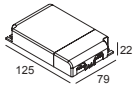

PLAT-OH! TRIMLESS SOFT 93036 B

29514 9020 B

300 90 69

LED POWER SUPPLY MULTI-POWER HV DIM9

2->6(6)

☐