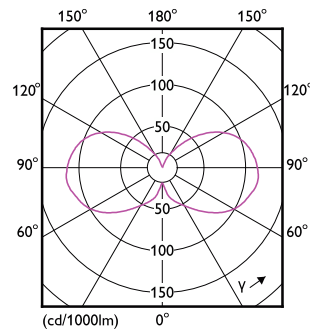

Maatschets

Product	D	C
CorePro LEDcapsule 2-25W ND G9 830	14,5 mm	48 mm

Fotometrische gegevens

General uniform lighting - CorePro LEDcapsule 2-25W ND G9 830

Light Distribution Diagram - CorePro LEDcapsule 2-25W ND G9 830