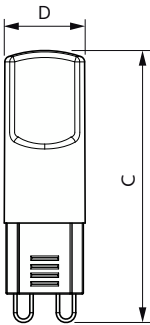

Maatschets

Product	D	C
CorePro LEDcapsule 2-25W ND G9 830	14,5 mm	48 mm

Fotometrische gegevens

General uniform lighting - CorePro LEDcapsule 2-25W ND G9 830

Light Distribution Diagram - CorePro LEDcapsule 2-25W ND G9 830