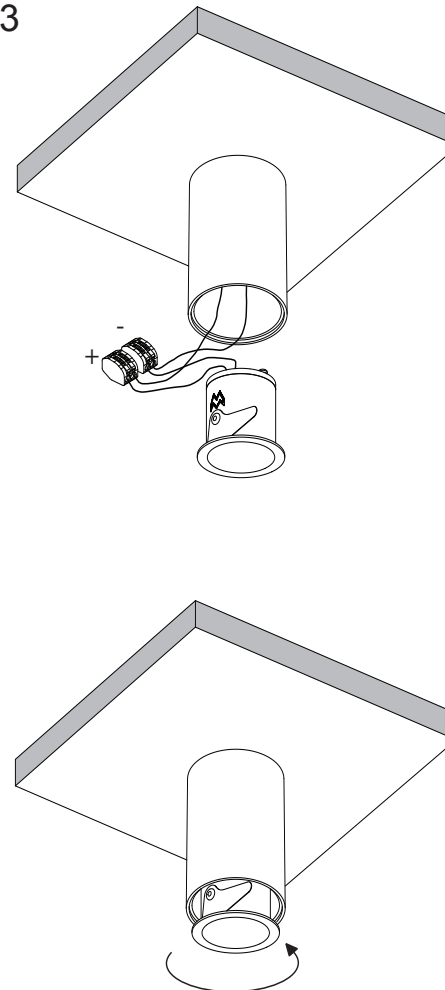

Smart Surface Tubed 48 LED GE

Lamptype:LED

Fitting:

129000XX

1

2

ADAPT SCREW LENGHT DEPENDING ON SURFACE THICKNESS (SCREWS NOT INCLUDED)

VISUALIZATION WITH 'SMART LOTIS'
READ "CAN BE USED WITH" FOR ALL OTHER USEFUL 'SMART' PRODUCTS

3

INSTALLATION:
TWIST SMART COUNTER CLOCKWISE TO PUT IN

4

CAN NOT BE USED WITH

- SMART ASY LOTIS 48 IP LED BLSTR - 12891032
- SMART ASY LOTIS 48 IP LED WHSTR - 12891009
- SMART ASY LOTIS 48 LED BLSTR - 12890032
- SMART ASY LOTIS 48 LED WHSTR - 12890009