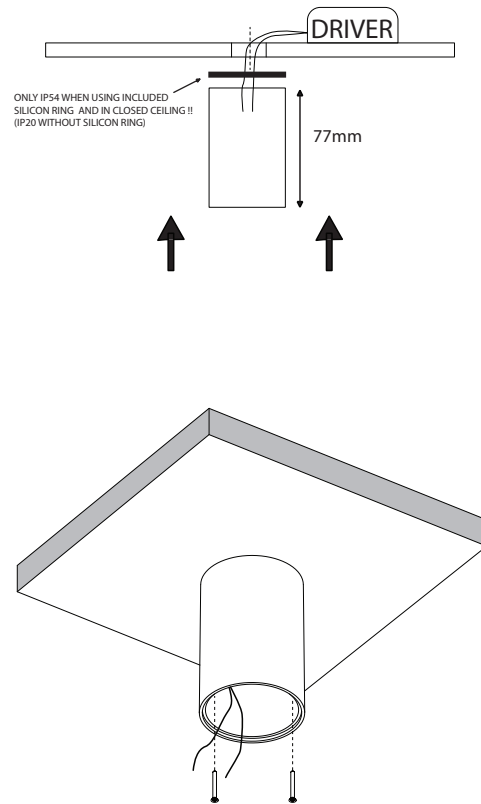

Smart Surface Tubed 48 LED GE

Lamptype:LED

Fitting:

129000XX

1

2

ADAPT SCREW LENGHT DEPENDING ON SURFACE THICKNESS (SCREWS NOT INCLUDED)

VISUALIZATION WITH 'SMART LOTIS'
READ "CAN BE USED WITH" FOR ALL OTHER USEFUL 'SMART' PRODUCTS

3

INSTALLATION:
TWIST SMART COUNTER CLOCKWISE TO PUT IN

4

CAN NOT BE USED WITH

- SMART ASY LOTIS 48 IP LED BLSTR - 12891032
- SMART ASY LOTIS 48 IP LED WHSTR - 12891009
- SMART ASY LOTIS 48 LED BLSTR - 12890032
- SMART ASY LOTIS 48 LED WHSTR - 12890009