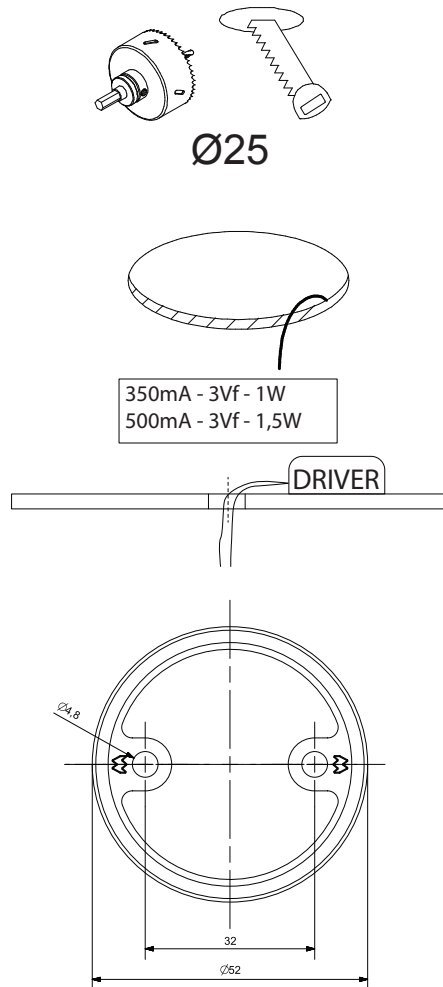

Smart Surface Tubed 48 LED GE

Lamptype:LED

Fitting:

129000XX

1

2

ADAPT SCREW LENGHT DEPENDING ON SURFACE THICKNESS (SCREWS NOT INCLUDED)

VISUALIZATION WITH 'SMART LOTIS'
READ "CAN BE USED WITH" FOR ALL OTHER USEFUL 'SMART' PRODUCTS

3

INSTALLATION:
TWIST SMART COUNTER CLOCKWISE TO PUT IN

4

CAN NOT BE USED WITH

- SMART ASY LOTIS 48 IP LED BLSTR - 12891032
- SMART ASY LOTIS 48 IP LED WHSTR - 12891009
- SMART ASY LOTIS 48 LED BLSTR - 12890032
- SMART ASY LOTIS 48 LED WHSTR - 12890009

CAN BE USED WITH

- SMART CAKE 48 IP LED BLSTR - 12871032
- SMART CAKE 48 IP LED WHSTR - 12871009
- SMART CAKE 48 LED BLSTR - 12870032
- SMART CAKE 48 LED WHSTR - 12870009
- SMART LOTIS 48 IP LED BLSTR - 12861032
- SMART LOTIS 48 IP LED WHSTR - 12861009
- SMART LOTIS 48 LED BLSTR - 12860032
- SMART LOTIS 48 LED WHSTR - 12860009
- SMART KUP 48 IP LED BLSTR - 12881032
- SMART KUP 48 IP LED WHSTR - 12881009
- SMART KUP 48 LED BLSTR - 12880032
- SMART KUP 48 LED WHSTR - 12880009