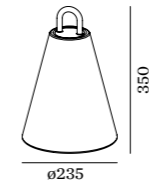

COSTA

OUTDOOR
FLOOR SURFACE

1.0 LED

2x LED channels 1.5W | 120lm
110-220VAC | 2200-4000K
rechargeable li-ion battery
incl. charger | light for 8 hours
recharging time 5 hours
polyethylene | polypropylene

0.90kg IP65

handle colour

	CODE
	865186YE9
	865186OR9
	865186SB9
	865186B9

OPTIONAL

1.0 rope

	CODE
	90057171
	90057170

OPTIONAL

pole