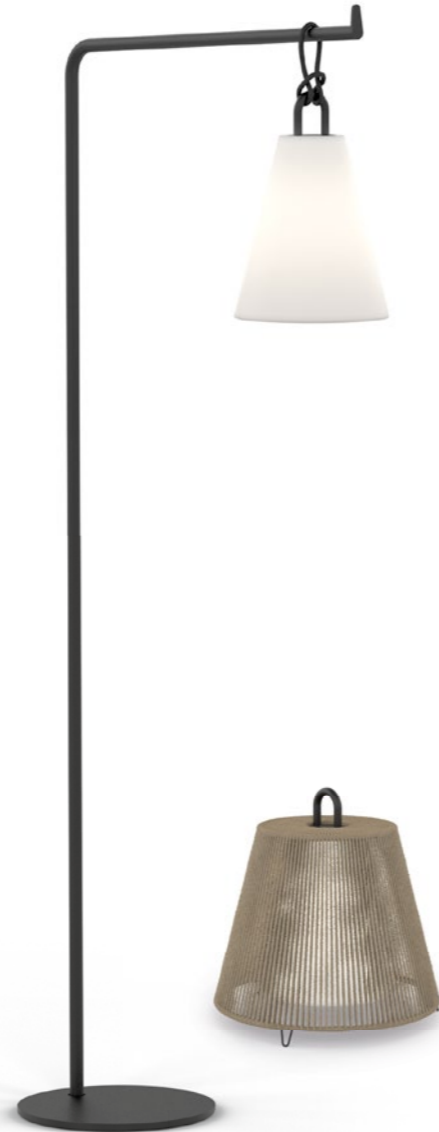

COSTA

OUTDOOR
FLOOR SURFACE

1.0 LED

2x LED channels 1.5W | 120lm
110-220VAC | 2200-4000K
rechargeable li-ion battery
incl. charger | light for 8 hours
recharging time 5 hours
polyethylene | polypropylene

0.90kg IP65

handle colour

	CODE
	865186YE9
	865186OR9
	865186SB9
	865186B9

OPTIONAL

1.0 rope

	CODE
	90057171
	90057170

OPTIONAL

pole