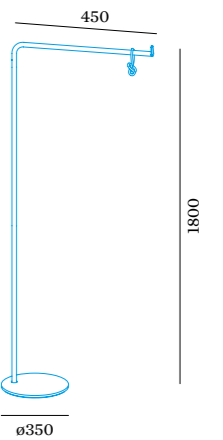

COSTA

OUTDOOR
FLOOR SURFACE

1.0 LED

2x LED channels 1.5W | 120lm
110-220VAC | 2200-4000K
rechargeable li-ion battery
incl. charger | light for 8 hours
recharging time 5 hours
polyethylene | polypropylene

0.90kg IP65

handle colour

	CODE
	865186YE9
	865186OR9
	865186SB9
	865186B9

OPTIONAL

1.0 rope

	CODE
	90057171
	90057170

OPTIONAL

pole