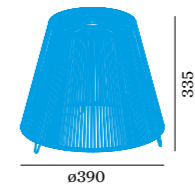

COSTA

OUTDOOR
FLOOR SURFACE

1.0 LED

2x LED channels 1.5W | 120lm
110-220VAC | 2200-4000K
rechargeable li-ion battery
incl. charger | light for 8 hours
recharging time 5 hours
polyethylene | polypropylene

0.90kg IP65

handle colour

	CODE
	865186YE9
	865186OR9
	865186SB9
	865186B9

OPTIONAL

1.0 rope

	CODE
	90057171
	90057170

OPTIONAL

pole