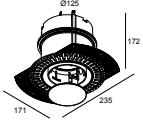

28400 0070 MOUNTING KIT ENTERO RD-S CSC

28400 0130 MOUNTING KIT ENTERO RD-S WSC

Montage kit - side air + light

29810 0110 MOUNTING KIT SIDE AIR 105

Montage kit - side air only

29810 0100 MOUNTING KIT SIDE AIR ONLY 1

ENTERO RD-S TRIMLESS IP 93020 B

28450 9320 B

Montage kit - top air only

29810 0200 MOUNTING KIT TOP AIR ONLY 1

Montage kit - no air

29810 0120 MOUNTING KIT NO AIR 105

Notes: