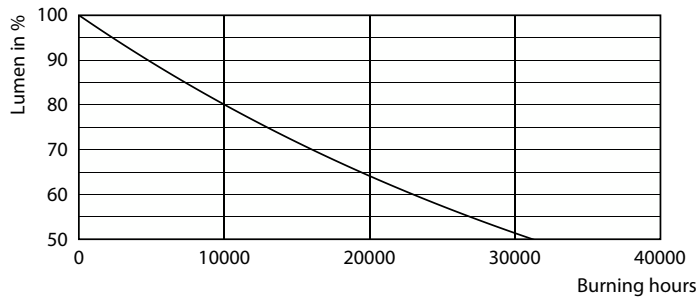

Levensduur

Lumen Maintenance Diagram - CoreProLED linearD 17.5-150W R7S 118 830