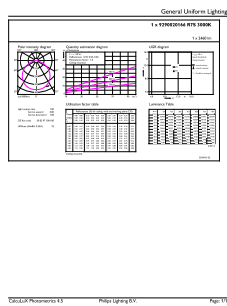

Fotometrische gegevens

General uniform lighting - CoreProLED linearD 17.5-150W R7S 118 830