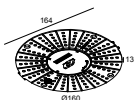

PLAT-OH! TRIMLESS 92723 B

29513 9210 B

21032 0305

LED POWER CONVERTER 48V-DC to 500 mA-DC / 22W DIM5

1->2

kit de montage

29510 0020 MOUNTING KIT PLAT-OH! TRIMLESS

Notes: