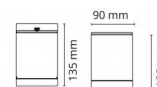

Protection

Luminaire class:	Class I
Ingress protection rating:	IP65
Vandal class:	IK08