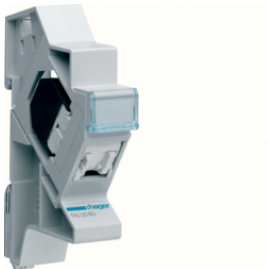

TN004S

Connectoren

Description	Référence
Patchmodule RJ45 Cat.5e UTP	TN004S
Patchmodule RJ45 Cat.6 STP	TN002S
Patchmodule coax Female/Female	TN010S
TN003S3	TN003S