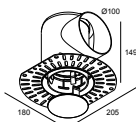

kit de montage - side air + light

29810 0100 MOUNTING KIT SIDE AIR ONLY 1