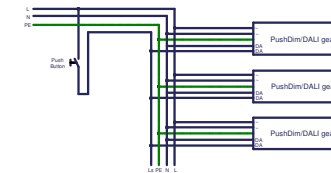

KURK SURFACE LED<600lm GI

12641xxx 12642xxx 12643xxx

Sample **1-10V** wiring diagram:

Sample **PushDim** wiring diagram:

Sample **DALI** wiring diagram: