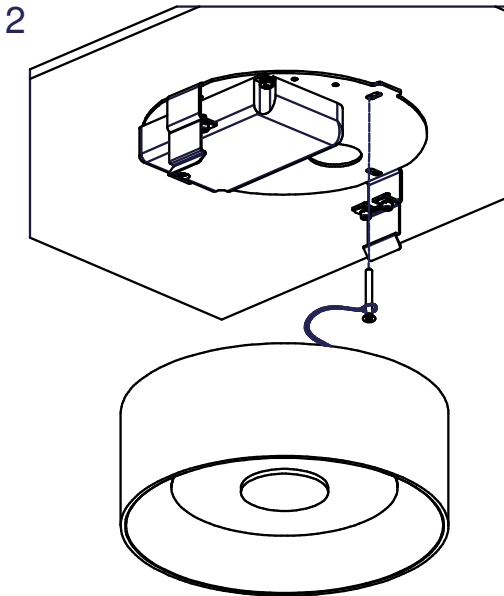

KURK SURFACE LED<600lm GI

12641xxx 12642xxx 12643xxx

Sample **1-10V** wiring diagram:

Sample **PushDim** wiring diagram:

Sample **DALI** wiring diagram: