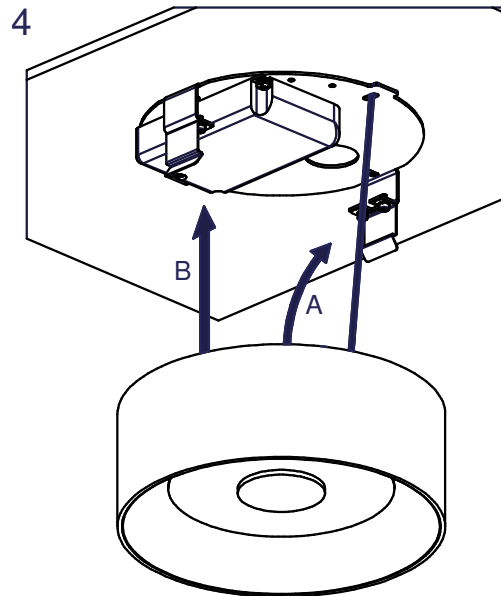

KURK SURFACE LED<600lm GI

12641xxx 12642xxx 12643xxx

Sample **1-10V** wiring diagram:

Sample **PushDim** wiring diagram:

Sample **DALI** wiring diagram: