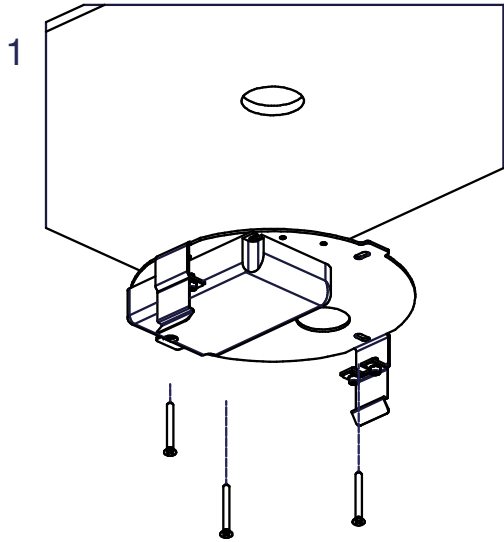

KURK SURFACE LED<600lm GI

12641xxx 12642xxx 12643xxx

Sample **1-10V** wiring diagram:

Sample **PushDim** wiring diagram:

Sample **DALI** wiring diagram: