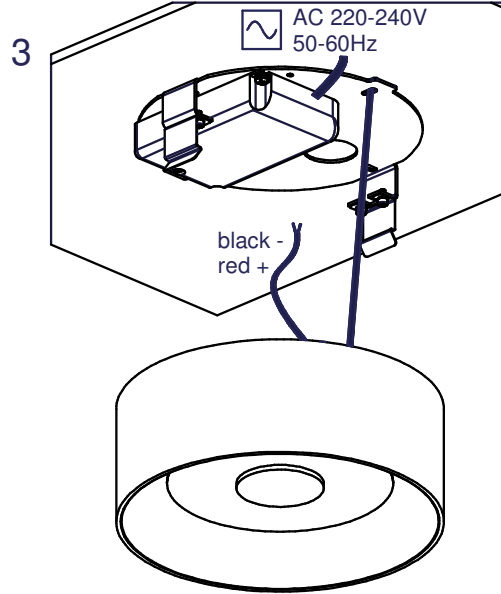

KURK SURFACE LED<600lm GI

12641xxx 12642xxx 12643xxx

Sample **1-10V** wiring diagram:

Sample **PushDim** wiring diagram:

Sample **DALI** wiring diagram: