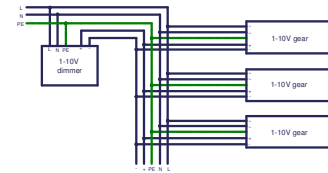

KURK SURFACE LED<600lm GI

12641xxx 12642xxx 12643xxx

Sample **1-10V** wiring diagram:

Sample **PushDim** wiring diagram:

Sample **DALI** wiring diagram: