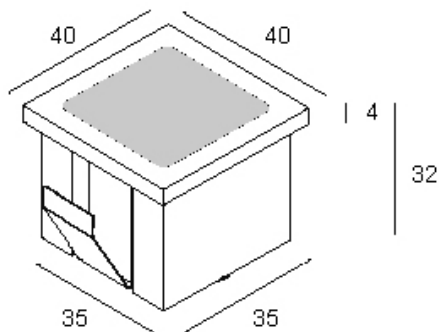

## LEDS GO IN FORTE WW

302 10 32

**I** 38 x 38 x 45

◇ = ANO

INCL. 1 x POWERLED WHITE 1W / 3000K

EXCL. LED POWER SUPPLY 350mA-DC

CURRENT CONTROLLED

⊠ CE 0.1 IP67 850°C