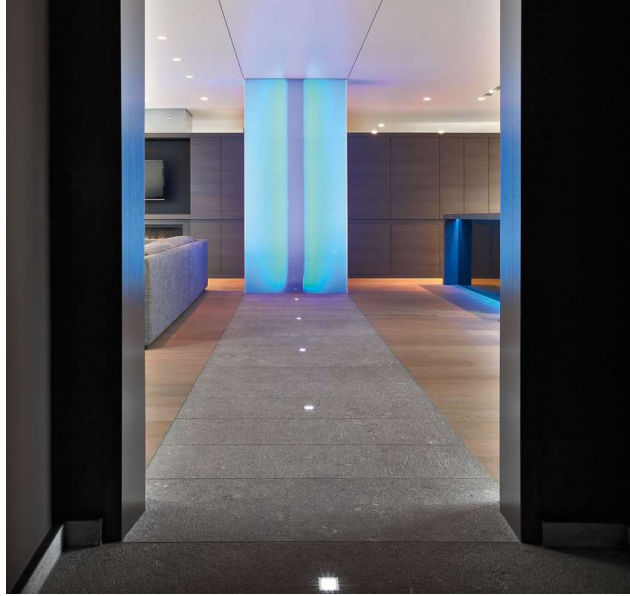

LEDS GO IN FORTE WW

302 10 32

© Delta Light 2008

DELTALIGHT®

Headquarters Delta Light nv - Muizelstraat 2 - 8560 Wevelgem (Moorsele)
Tel +32 56 435 735 **Fax** +32 56 435 736 **Email** info@deltalight.com