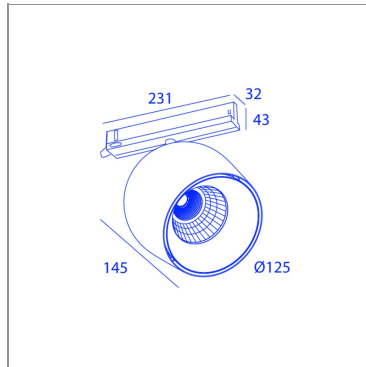

**FO98012D CL30\_24NW**

BLK/BLK

FO98012D CL30\_24NW

### SPECIFICATIONS

WEIGHT	1.9kg
INGRESS PROTECTION (IP)	20
GLOW WIRE TEST	850°C
ROTATION	50°

### LIGHT SPECIFICATIONS

LIGHT SOURCES	1
BEAM ANGLE	24°
COLOR TEMPERATURE	3000K
CRI	90
LIGHT SOURCE POWER (1 LUMINAIRE)	27.4W
LIGHT SOURCE OUTPUT	2700LM
LUMINAIRE PERFORMANCE	MAX3000LM

### POWER SPECS

GEAR TRANSFO	included
LAMP POWER	27.4W
DIMMABLE	DALI DIMMABLE