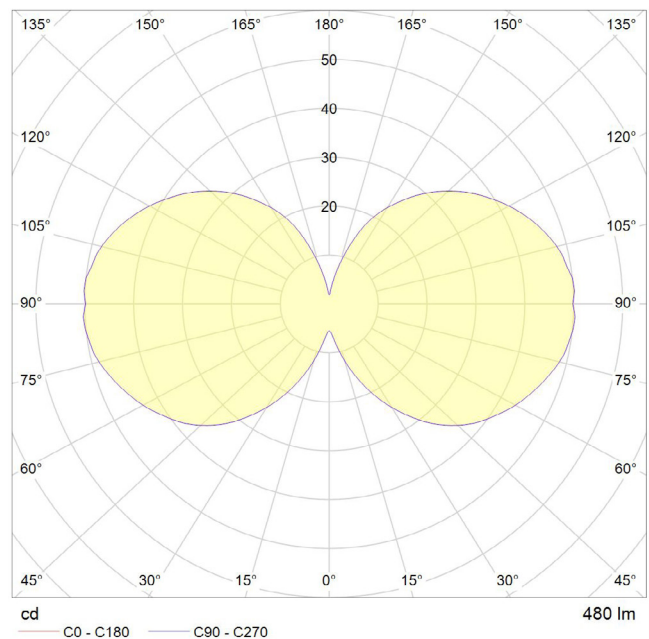

POLAR DIAGRAM

DIMMING

Dimmable: Yes
Dimming type: Trailing edge
Recommended EU Dimmer: Varilight - V-pro JXP401
(X denotes faceplate color)

A full list of compatible dimmers is available on request.

OUTER CARTON

Pc/ Ctn: 50
Gross weight: 6.1Kg
Length: 54cm
Width: 54cm
Height: 32cm

IES/LDT FILE

Available upon request.

EAN UK: 5060400151059