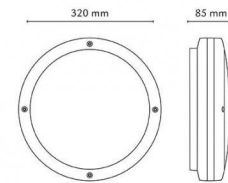

Article code: **5046 643820**
 EAN: 7021986438208

Light technic

Type of light source:	LED
Wattage:	19W
System wattage:	19.0W
Luminous flux:	1225lm
Efficacy:	65 lm/W
Voltage:	230V
Colour temperature:	3000K
Colour rendering (CRI):	Ra>80
MacAdams factor:	SDCM: 3
Lifetime:	L70/B50>50,000
Light distribution:	Direct/Indirect
Beam angle:	110°

Materials and finish

Housing:	Aluminium
Colour:	Graphite
Optics:	UV-stabilized polycarbonate

Mounting/Connection

Mounting:	Surface, Indoor / Outdoor
Module:	2000
Plug:	Screwless terminal block

Dimensions (mm)

Height (H):	85
Diameter (D):	320
Weight (brutto/netto):	2.2

Packaging

Packing dimensions: 340 x 340 x 120

7 0 2 1 9 8 6 4 3 8 2 0 8