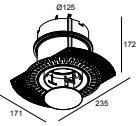

28400 0010 MOUNTING KIT ENTERO RD-S O.F.A.

Montage kit spanplafond

28400 0070 MOUNTING KIT ENTERO RD-S CSC

28400 0130 MOUNTING KIT ENTERO RD-S WSC

Montage kit - side air + light

29810 0110 MOUNTING KIT SIDE AIR 105

ENTERO RD-S TRIMLESS IP TW 94020 GC

28472 9020 GC

Montage kit - side air only

29810 0100 MOUNTING KIT SIDE AIR ONLY 1

Montage kit - top air only

29810 0200 MOUNTING KIT TOP AIR ONLY 1

Montage kit - no air

29810 0120 MOUNTING KIT NO AIR 105