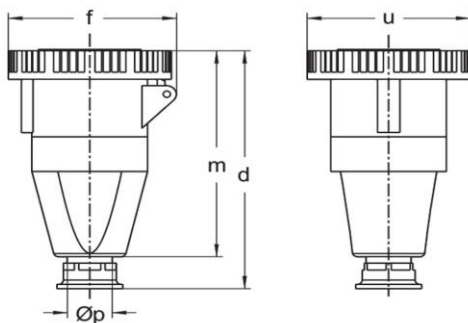

Detailed product description

WALTHER Coupler 63A 4P 230V 9h IP67

made from PA6 material

with screw terminal

with cable gland

Ordering Information

Order unit	Piece
Customs number	85366990
Net weight	0,796 kg
Packing quantity (VPE)	5
Length of the packaging	0,31 m
Width of the packaging	0,255 m
Depth of the packaging	0,15 m
Gross weight(VPE)	4,176 kg

ETIM_6.0

ETIM Class

EC001320

Technical product data

IEC-amperage	63 A
Amperage acc. UL/CSA (for UL-version)	60 A
Number of poles	4
Voltage acc. EN 60309-2	230 V (50+60 Hz) blue
Clock hour position	9 h
Identification colour	Blue
RAL-number	5002
Degree of protection (IP)	IP67
Connection system	Screwed terminal
Angle of plug	Straight
Cable entry	Swivel
Material	Plastic

Dimension sheet

Amp.	16				63			125		
Pole	3	3	4	5	3	4	5	3	4	5
d	136	255	255	255	332	332	332	332	332	332
f	78	117	117	117	130	130	130	130	130	130
m	121	206	206	206	275	275	275	275	275	275
u	72	110	110	110	130	130	130	130	130	130
Øp	7,5 - 14,5	18 - 34,5	18 - 34,5	18 - 34,5	24 - 45	24 - 45	24 - 45	24 - 45	24 - 45	24 - 45