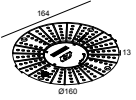

PLAT-OH! TRIMLESS 92736 B

29513 9220 B

21032 0305

LED POWER CONVERTER 48V-DC to 500 mA-DC / 22W DIM5

1->2

Montage kit

29510 0020 MOUNTING KIT PLAT-OH! TRIMLESS

Notes: