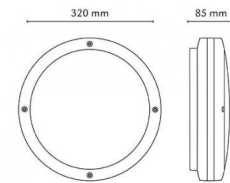

Article code:

5046 641822

EAN:

7021986418224

Light technic

Type of light source:	LED
Wattage:	19W
System wattage:	19.0W
Luminous flux:	1225lm
Efficacy:	65 lm/W
Voltage:	230V
Colour temperature:	4000K
Colour rendering (CRI):	Ra>80
MacAdams factor:	SDCM: 3
Lifetime:	L70/B50>50,000
Light distribution:	Direct/Indirect
Beam angle:	110°

Dimensions (mm)

Height (H):	85
Diameter (D):	320
Weight (brutto/netto):	2.2

Packaging

Packing dimensions:	340 x 340 x 120
---------------------	-----------------

7 0 2 1 9 8 6 4 1 8 2 2 4