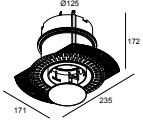

28400 0070 MOUNTING KIT ENTERO RD-S CSC

28400 0130 MOUNTING KIT ENTERO RD-S WSC

Montage kit - side air + light

29810 0110 MOUNTING KIT SIDE AIR 105

Montage kit - side air only

29810 0100 MOUNTING KIT SIDE AIR ONLY 1

ENTERO RD-S TRIMLESS IP SOFT 93045 B

28484 9030 B

Montage kit - top air only

29810 0200 MOUNTING KIT TOP AIR ONLY 1

Montage kit - no air

29810 0120 MOUNTING KIT NO AIR 105

Notes: