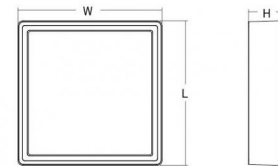

Frame Square MaxiTwilight Graphite

Article code:

5046 605362

EAN:

7021986053623

Light technic

| | |
|-------------------------|----------------|
| Version: | Twilight |
| Type of light source: | LED |
| Wattage: | 21W |
| System wattage: | 21.0W |
| Luminous flux: | 1980lm |
| Efficacy: | 95 lm/W |
| Voltage: | 230V |
| Colour temperature: | 3000K |
| Colour rendering (CRI): | Ra>80 |
| MacAdams factor: | SDCM: 3 |
| Lifetime: | L80/B20>50,000 |
| Light distribution: | Direct |
| Beam angle: | 110° |

| | |
|------------------------|-----------|
| Length (L): | 310 |
| Width (W): | 310 |
| Height (H): | 77 |
| Weight (brutto/netto): | 1.9 / 1.9 |

7 0 2 1 9 8 6 0 5 3 6 2 3