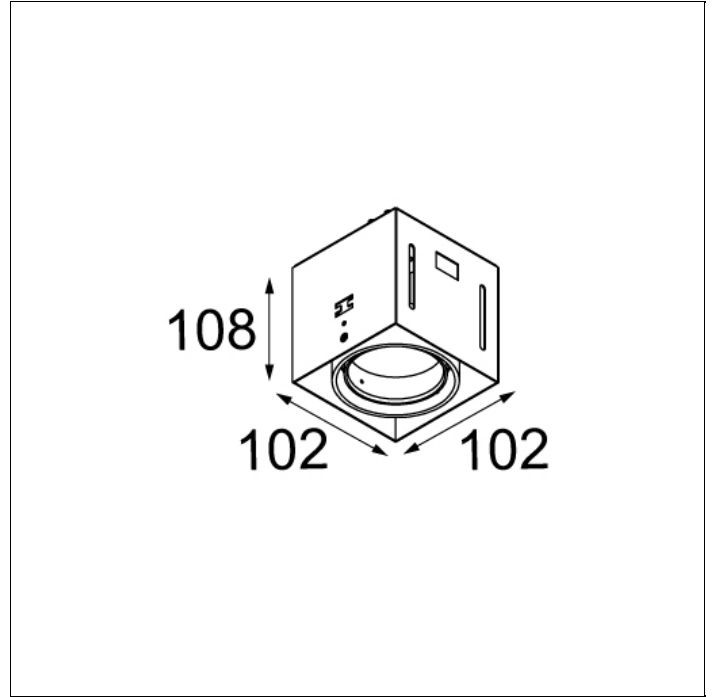

MINI MULTIPLE TRIMLESS FOR SMART RINGS

MINI MULTIPLE TRIMLESS FOR SMART RINGS 1X LED GE

After twenty years still one of the architect's favorites. Mini multiple trimless, with its minimalistic features becomes part of the interior. Its dark or white casing vanishes when switching on the light. The versatile Multiple leaves nothing to the imagination with the technology on full display, allowing this luminaire to fit well into both a minimalist and an industrial-chic environment. The gimballed system allows you to direct the light source at any angle of your choice. Connect Mini multiple trimless with Smart by adding the Smart frontrings to your recessed spot.

Art. Nr. 12535009

SPECIFICATIONS

Lamp	1x LED Array 9.2W
Gear / Transfo	LED gear not incl.
Cut-out size	l 134.5 w 107 h 120
Weight	0.72kg
Min. Distance	0.1 m
Power supply	500mA
IP	IP20
Glow Wire Test	960°
Source lifetime	50000 hrs
CRI	90
Adjustability	v -35°/+35°

	WARM WHITE 2700K / CRI 90+	WARM WHITE 3000K / CRI 90+	NEUTRAL WHITE 4000K / CRI 90+
black	12535002	12535102	12535202
white struc	12535009	12535109	12535209

This label is available in other languages:
<http://supermodular.com/assets/TYPE2.pdf>