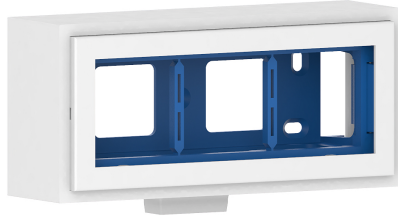

Date: 04.04.2023

Appliance box triple Mini 10x30L-9010, plastic hf, pure white

Product description

Surface-mounted box for direct mounting on the installation trunking as profile termination, for device installation of three compact M45 built-in devices in the format 45x45 mm (3 single installation devices or one multiple socket outlet), with connector for the installation trunking.

Basic data

Item number	16716
Product group	10-Cable routing
Packing unit	1 piece
EAN code	4018475342217
Tariff number	39259020

Technical features

Assembly arrangement	Surface mounted box
Number of units	3
Mounting direction	horizontal and vertical
Material	plastic
Halogen free	yes
Colour	white
RAL-number (similar)	9010
With cover frame	yes
With duct entry	yes
Width of device	135 mm
Height of device	45 mm