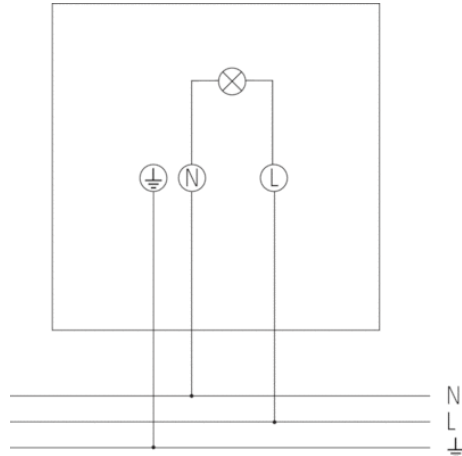

Description

- LED spotlight
- 1 LED spot with 10 W
- Suitable for outdoor use
- Settings can be changed without tools
- Not suitable for dimming application

Technical data

Operating voltage	230 V AC
Frequency	50 – 60 Hz
Installation type	Wall installation
LED output (lighting current)	750 lm
Colour temperature	5000 - 5600 K
Recommended installation height	2 – 4 m
Ambient temperature	-20 °C ... +40 °C
Protection class	I
Type of protection	IP 55

Connection example

Scale drawings