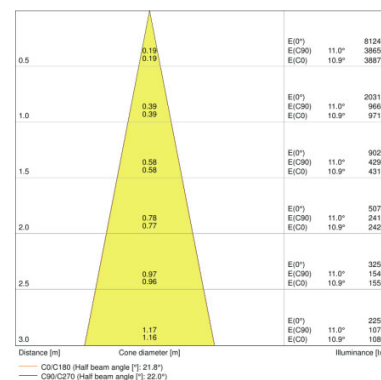

TRACK SP D95 55 W 4000 K 90RA NFL GY

TECHNISCHE UITRUSTING

- Optionele reflectoren met 15° of 38° uitstralingshoek beschikbaar

APPLICATIE-ADVIES

Zie voor meer gedetailleerde applicatie-informatie en -grafieken de productdatasheet.

LOGISTIEKE DATA

Productcode	Productomschrijving	Verpakkingseenheid (stuks per verpakking)	Afmetingen (lengte x breedte x hoogte)	Volume	Gewicht
4058075113527	TRACK SP D95 55 W 3000 K 90RA NFL WT	Verzenddoos 4	495 mm x 130 mm x 340 mm	21.88 dm³	6977,00 g
4058075113541	TRACK SP D95 55 W 4000 K 90RA NFL WT	Verzenddoos 4	495 mm x 130 mm x 340 mm	21.88 dm³	6977,00 g