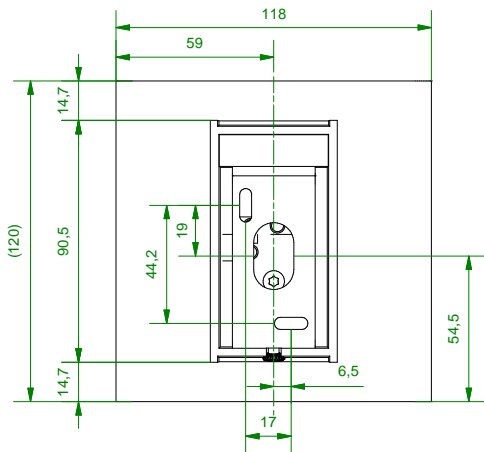

Split Small LED<500lm

126000xx

Lamp type : LED array 230V

1

2 screws: max. Ø4.5

2

3

4

Art. 1009882