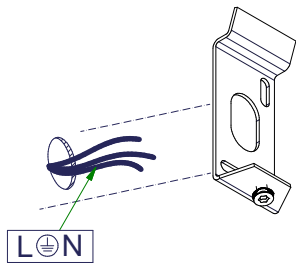

Split Small LED<500lm

126000xx

Lamp type : LED array 230V

1

2 screws: max. Ø4.5