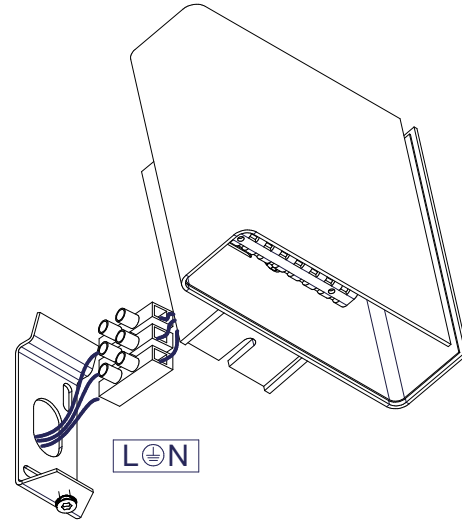

Split Small LED<500lm

126000xx

Lamp type : LED array 230V

1

2 screws: max. Ø4.5

2

3

4

Art. 1009882