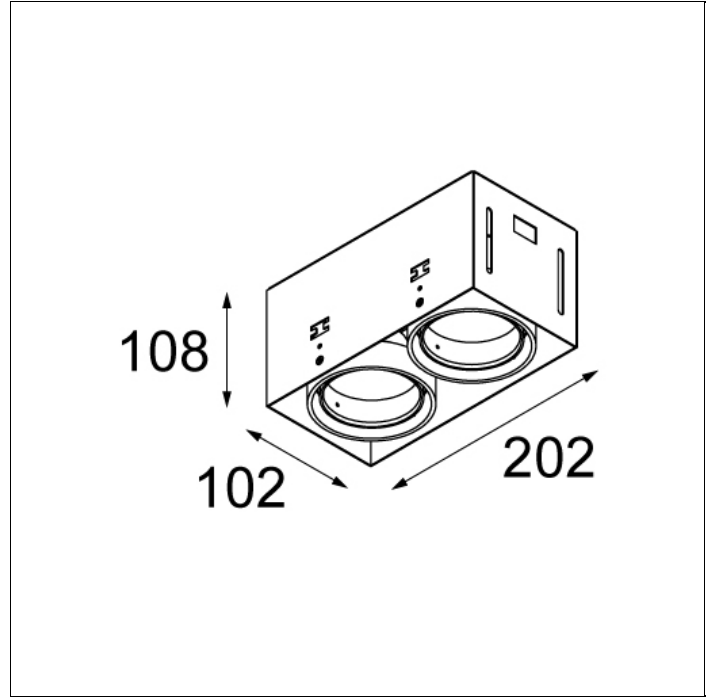

MINI MULTIPLE TRIMLESS FOR SMART RINGS

MINI MULTIPLE TRIMLESS FOR SMART RINGS 2X LED GE

After twenty years still one of the architect's favorites. Mini multiple trimless, with its minimalistic features becomes part of the interior. Its dark or white casing vanishes when switching on the light. The versatile Multiple leaves nothing to the imagination with the technology on full display, allowing this luminaire to fit well into both a minimalist and an industrial-chic environment. The gimballed system allows you to direct the light source at any angle of your choice. Connect Mini multiple trimless with Smart by adding the Smart frontrings to your recessed spot.

Art. Nr. 12536209

SPECIFICATIONS

Lamp	2x LED Array 9.2W
Gear / Transfo	LED gear not incl.
Cut-out size	l 207 w 107 h 120
Weight	1.1kg
Min. Distance	0.1 m
Power supply	500mA
IP	IP20
Glow Wire Test	960°
Source lifetime	50000 hrs
CRI	90
Adjustability	v -35°/+35°