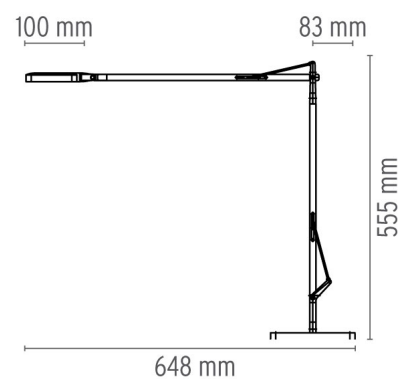

## PHYSICAL

<b>Supply</b>	Power cord
<b>Cord length (mm)</b>	1800
<b>Construction material</b>	Aluminum
<b>Weight (kg)</b>	4.85

## DIMENSIONS

### TOP LED 1W Special Base

**Lamp wattage:**  
1 W

**Lamp category:**  
LED

**Socket:**  
Special base

**Lamp type:**  
LED

### DIMENSIONS