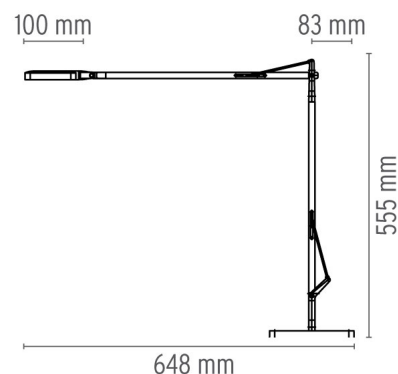

## KELVIN LED BASE

<b>Mounting</b>	Base
<b>Lamps description</b>	30 TOP LED 3000K 325 lm total - CRI 95 7,5W
<b>Environment</b>	Indoor
<b>Finish</b>	Anthracite, White, Chrome, Black
<b>Design awards</b>	Red Dot Design Award 2011, Good Design Award 2011
<b>Technical description</b>	Adjustable table lamp providing direct lighting, with double pantograph arm and adjustable head. Fused aluminum alloy body. Die-cast aluminum outer head, with injection-molded methacrylate diffuser. BASE external cover in ABS. Extruded aluminum alloy square tube (12x12mm) structure, machined mechanically, so that it houses a stainless steel load-compensation spring and injection-molded acetal resin sliding blocks. 3 mm diameter wire outer tie rods. Available in white, anthracite, black or chrome finishes. The ON/OFF switch is electronic with optical mechanism located in the head. Two possibilities to choose: - PERSONAL MODE (orange switch) Dimm the light intensity you like. - GREEN MODE (green switch) Now Kelvin LED becomes Green, saving even more energy thanks to his automatic compensation of the ambience light.

## PHYSICAL

<b>Supply</b>	Power cord
<b>Cord length (mm)</b>	1800
<b>Construction material</b>	Aluminum
<b>Weight (kg)</b>	4.85

## DIMENSIONS

### DIMENSIONS