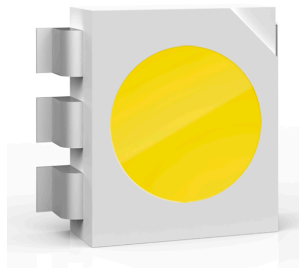

Kelvin LED Base . Lamps

TOP LED 1W Special Base

Lamp wattage:
1 W

Lamp category:
LED

Socket:
Special base

Lamp type:
LED