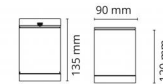

Protection

Luminaire class:	Class I
Ingress protection rating:	IP65
Vandal class:	IK08