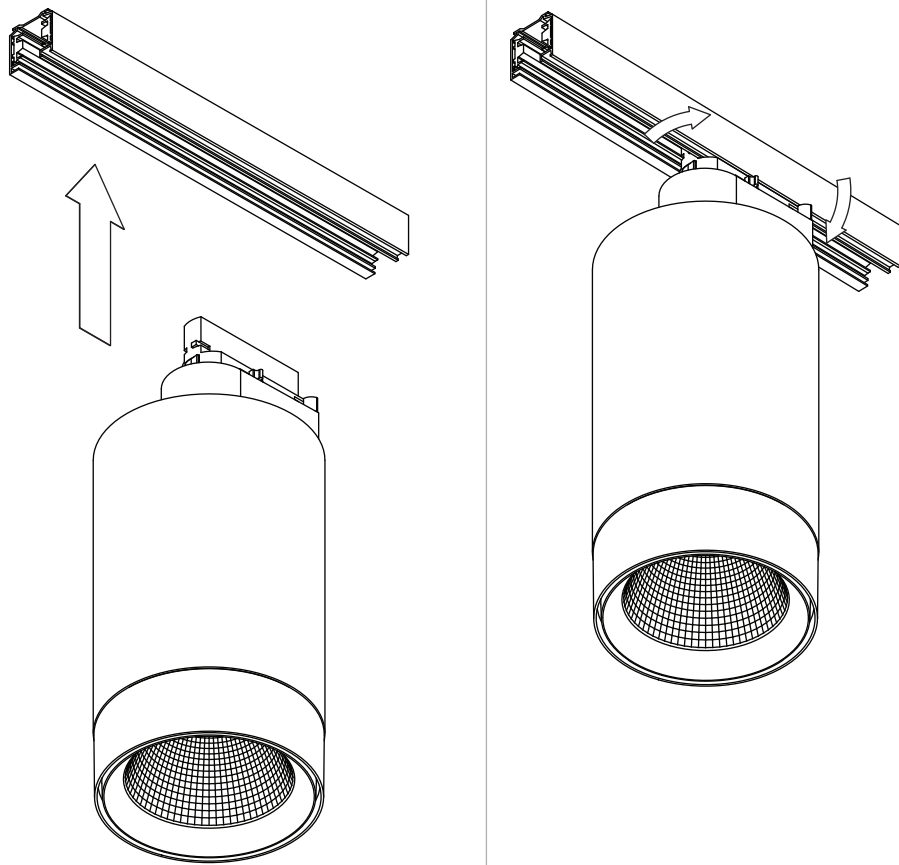

Kanon track 138 LED Tre Dim GI

131600XX_131601XX_131602XX_131603XX_131604XX_131605XX_131606XX_131607XX_131608XX_131609XX_131610XX_131611XX_

 The light source contained in this luminaire shall only be replaced by the manufacturer or his service agent or a similar qualified person