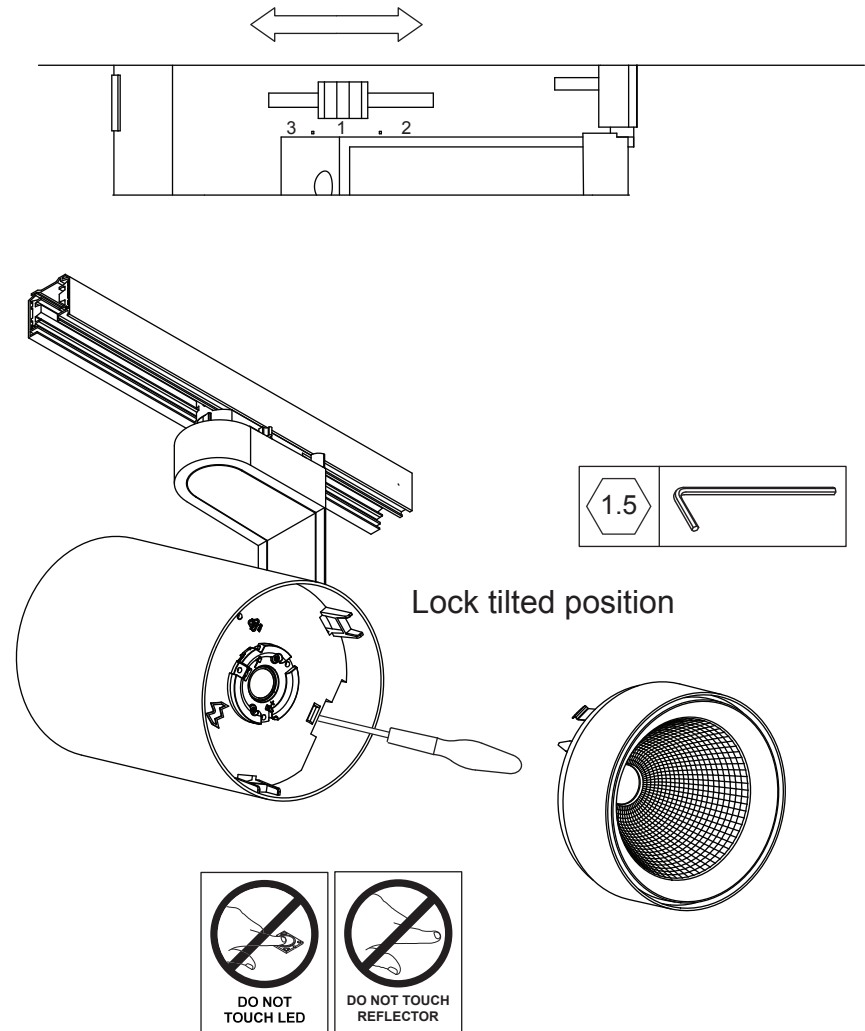

Kanon track 138 LED Tre Dim GI

131600XX_131601XX_131602XX_131603XX_131604XX_131605XX_131606XX_131607XX_131608XX_131609XX_131610XX_131611XX_

 The light source contained in this luminaire shall only be replaced by the manufacturer or his service agent or a similar qualified person