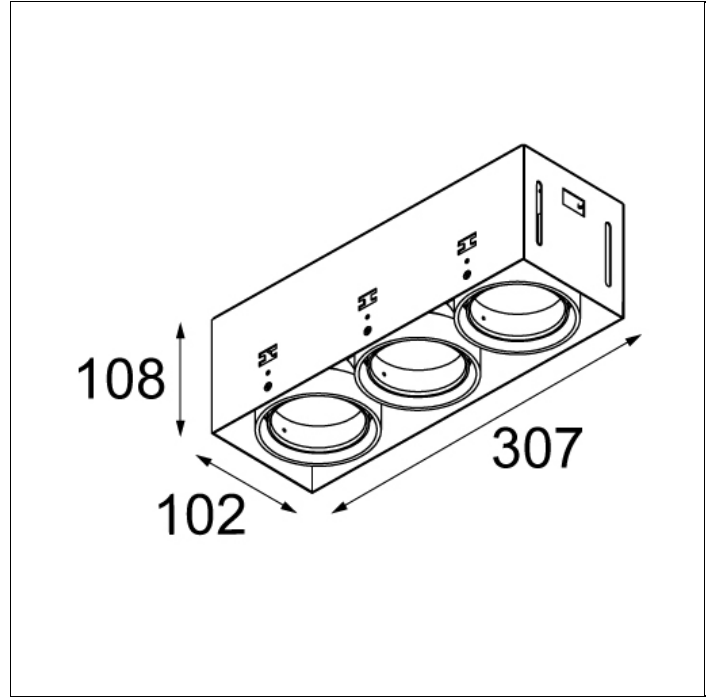

# MINI MULTIPLE TRIMLESS FOR SMART RINGS

## MINI MULTIPLE TRIMLESS FOR SMART RINGS 3X LED GE

After twenty years still one of the architect's favorites. Mini multiple trimless, with its minimalistic features becomes part of the interior. Its dark or white casing vanishes when switching on the light. The versatile Multiple leaves nothing to the imagination with the technology on full display, allowing this luminaire to fit well into both a minimalist and an industrial-chic environment. The gimballed system allows you to direct the light source at any angle of your choice. Connect Mini multiple trimless with Smart by adding the Smart frontrings to your recessed spot.

Art. Nr. 12537009

### SPECIFICATIONS

Lamp	3x LED Array 9.2W
Gear / Transfo	LED gear not incl.
Cut-out size	l 312 w 107 h 120
Weight	1.39kg
Min. Distance	0.1 m
Power supply	500mA
IP	IP20
Glow Wire Test	960°
Source lifetime	50000 hrs
CRI	90
Adjustability	v -35°/+35°