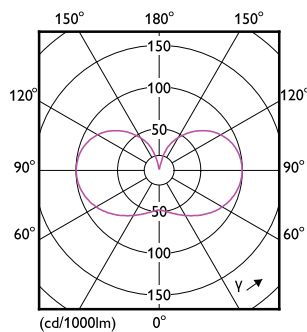

MAS LEDBulbND4-60W E27 830 A60 FR G UE

Product	D	C
MAS LEDBulbND4-60W E27 830 A60 FR G UE	60 mm	105 mm

Fotometrische gegevens

General uniform lighting

Light Distribution Diagram

MASTER LEDbulb Ultra Efficient

Fotometrische gegevens

Spectral Power Distribution Colour

Levensduur

Life Expectancy Diagram

Lumen Maintenance Diagram