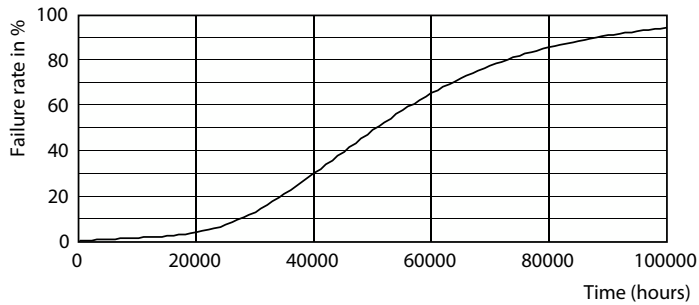

MAS LEDBulbND4-60W E27 830 A60 FR G UE

Product	D	C
MAS LEDBulbND4-60W E27 830 A60 FR G UE	60 mm	105 mm

Fotometrische gegevens

General uniform lighting

Light Distribution Diagram

MASTER LEDbulb Ultra Efficient

Fotometrische gegevens

Spectral Power Distribution Colour

Levensduur

Life Expectancy Diagram

Lumen Maintenance Diagram