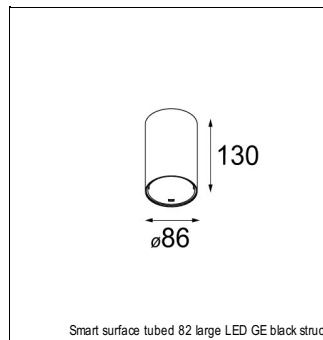

Art. Nr. 12471746

SPECIFICATIONS

Lamp	1x LED Array	
Gear / Transfo	LED gear not incl.	
Cut-out size	ø 70 h 60	
Weight	0.36kg	
Min. Distance	0.1 m	
IP	IP20	
Glow Wire Test	960°	
Source lifetime	50000 hrs	
CRI	90	
Power supply	500mA	350mA
	18.4Vf	17.8Vf
Connected load	9.2W	6.2W
Lumen	772lm	576lm
Efficacy	84lm/W	93lm/W
UGR	16	15
Adjustability	Not Applicable	
Remark	! 3500K on request ! can be combined with Smart mask ! can be combined with Smart surface box & surface tubed (surface/suspension)	

RECESSED-FRAME

12500230	RECESSED RING Ø70 H100
----------	------------------------

MASK

12500132	SMART MASK 82 2X BLACK STRUC
12500146	SMART MASK 82 2X GOLD
12500160	SMART MASK 82 2X WHITE STRUC

ACCESSORIES