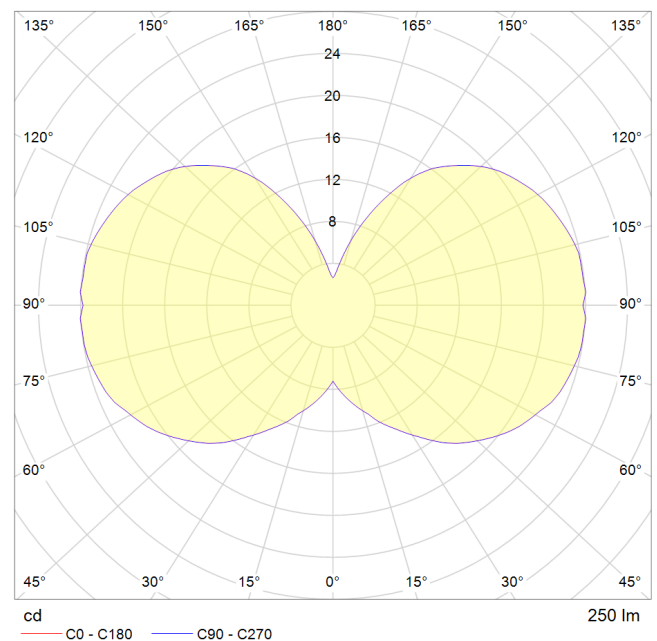

POLAR DIAGRAM

DIMMING

Dimmable: Yes

Dimming type: Trailing edge

Recommended EU Dimmer: Varilight - V-pro

EAN CODE: 5060400157723

IES/LDT FILE: Available upon request.

CANOPY:
IP20

BULBS:
IP54

www.tala.co.uk | hello@tala.co.uk

Specification subject to change without notice. Refer to our website for the most recent product documentation.