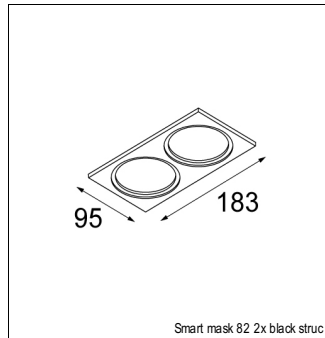

Art. Nr. 12412132

SPECIFICATIONS

Lamp	1x LED Array	
Gear / Transfo	LED gear not incl.	
Cut-out size	ø 70 h 60	
Weight	0.36kg	
Min. Distance	0.1 m	
IP	IP54	
Glow Wire Test	960°	
Source lifetime	50000 hrs	
CRI	90	
Power supply	350mA 17.8Vf	500mA 18.4Vf
Connected load	6.2W	9.2W
Lumen	372lm	499lm
Efficacy	60lm/W	54lm/W
UGR	12	13
Adjustability	Not Applicable	
Remark	! 3500K on request ! can be combined with Smart mask ! can be combined with Smart surface box & surface tubed (surface/suspension)	

SMART CAKE 82 IP54 LED GE

ACCESSORIES

GYPKIT

12290130	GYPKIT 190X190 - Ø70
12291030	GYPKIT 210X190-2XØ70

CONBOX

10889830	CONBOX 190X192X130X256
----------	------------------------

MASK

12500032	SMART MASK 82 1X BLACK STRUC
12500046	SMART MASK 82 1X GOLD
12500009	SMART MASK 82 1X WHITE STRUC
12500132	SMART MASK 82 2X BLACK STRUC
12500146	SMART MASK 82 2X GOLD
12500109	SMART MASK 82 2X WHITE STRUC

SURFACE-BOX

12514032	SMART SURFACE BOX 82 GI FOR 1X LED GE BLACK STRUC
12514009	SMART SURFACE BOX 82 GI FOR 1X LED GE WHITE STRUC
12514132	SMART SURFACE BOX 82 1-10V/PUSHDIM GI FOR 1X LED GE BLACK STRUC
12514109	SMART SURFACE BOX 82 1-10V/PUSHDIM GI FOR 1X LED GE WHITE STRUC
12515032	SMART SURFACE BOX 82 GI FOR 2X LED GE BLACK STRUC
12515009	SMART SURFACE BOX 82 GI FOR 2X LED GE WHITE STRUC
12515132	SMART SURFACE BOX 82 1-10V/PUSHDIM GI FOR 2X LED GE BLACK STRUC
12515109	SMART SURFACE BOX 82 1-10V/PUSHDIM GI FOR 2X LED GE WHITE STRUC

RECESSED-FRAME

12500230	RECESSED RING Ø70 H100
----------	------------------------

SURFACE-TUBED

12845032	SMART SURFACE TUBED 82 LARGE LED GE BLACK STRUC
12845024	SMART SURFACE TUBED 82 LARGE LED GE BRUSHED ALU
12845009	SMART SURFACE TUBED 82 LARGE LED GE WHITE STRUC
12844032	SMART SURFACE TUBED 82 LARGE LED GI BLACK STRUC
12844024	SMART SURFACE TUBED 82 LARGE LED GI BRUSHED ALU
12844009	SMART SURFACE TUBED 82 LARGE LED GI WHITE STRUC