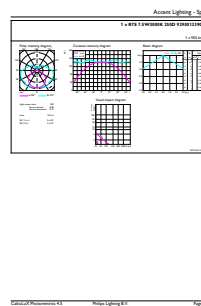

CorePro LEDlinear MV

EyeComfort	Ja
Productgegevens	
Productnaam voor bestelling	CorePro LEDlinear ND 7.5-60W R7S 78mm830
Volledige productnaam	CorePro LEDlinear ND 7.5-60W R7S 78mm830
Full EOC	871869671394500
Bestelcode	8718696713945

Product	D	C
CorePro LEDlinear ND 7.5-60W R7S 78mm830	29 mm	78 mm

Fotometrische gegevens

Spectral Power Distribution Colour - CorePro LEDlinear ND 7.5-60W R7S 78mm830

Accent Lighting Spots - CorePro LEDlinear ND 7.5-60W R7S 78mm830