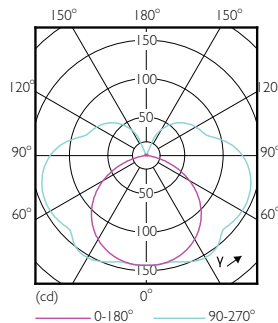

Product	D	C
CorePro LEDlinear ND 7.5-60W R7S 78mm830	29 mm	78 mm

Fotometrische gegevens

Spectral Power Distribution Colour - CorePro LEDlinear ND 7.5-60W R7S 78mm830

Accent Lighting Spots - CorePro LEDlinear ND 7.5-60W R7S 78mm830