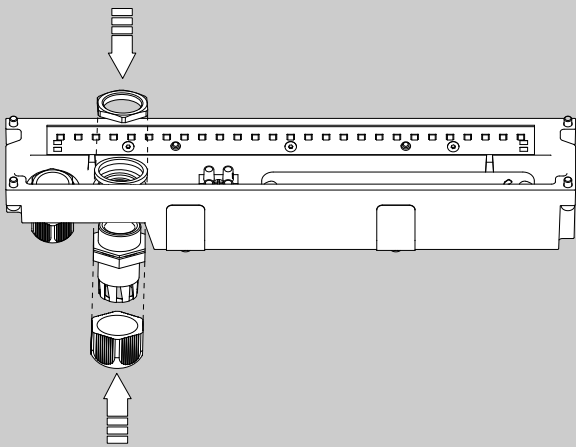

OPTIONAL

1

2

3

⚠ WARNING

ANY CLAIM TO A WARRANTY SHALL BECOME NULL AND VOID IF THE DEVICE IS NOT INSTALLED WITH THE SUITABLE BOX (OPTIONAL) PROVIDED BY DELTALIGHT N.V.