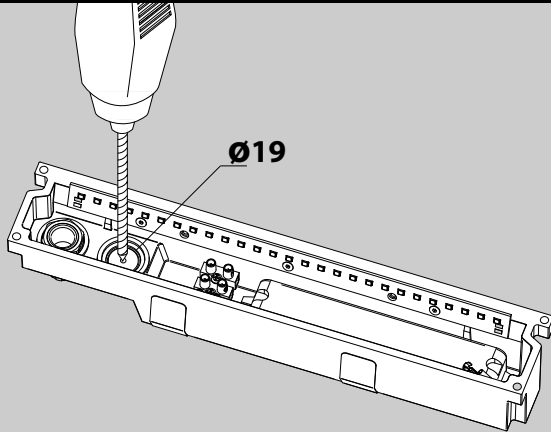

OPTIONAL

1

2

3

⚠ WARNING

ANY CLAIM TO A WARRANTY SHALL BECOME NULL AND VOID IF THE DEVICE IS NOT INSTALLED WITH THE SUITABLE BOX (OPTIONAL) PROVIDED BY DELTALIGHT N.V.