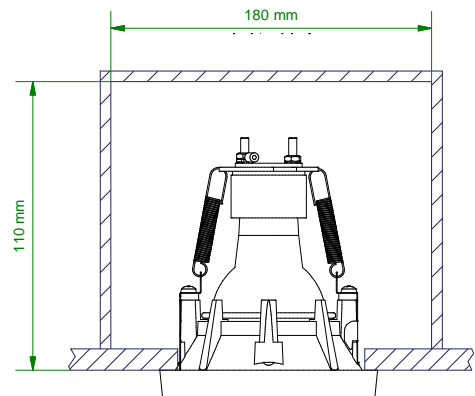

# Smart Kup 82 ES50

124801XX

Lamp type : RETROFIT LED MAX.50W

Fitting : Gu10

1

2

3

4

## CAN BE USED WITH

12500009 Smart Mask 1x White Struc  
12500032 Smart Mask 1x Black Struc

12500109 Smart Mask 2x White Struc  
12500132 Smart Mask 2x White Struc