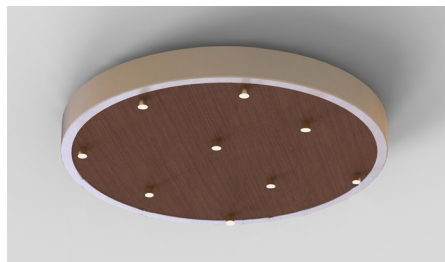

BLACK & ASH FINISH

tala®

LARGE CANOPY (UK-EU)

The Large Canopy by Tala is an impressive modular system designed to create dramatic ceiling light displays.

Housed in a circular metal frame, a broad wooden disc and twelve grips create a practical yet attractive base to hang up to twelve pendants from any ceiling space.

Housed in a circular metal frame, a broad wooden disc and twelve grips create a practical yet attractive base to hang up to twelve pendants from any ceiling space.

FIXTURE

Type: Large Canopy

Materials:

White Powder Coated Steel & Oak Veneer

tala®

LARGE CANOPY (UK-EU)

The Large Canopy by Tala is an impressive modular system designed to create dramatic ceiling light displays.

Housed in a circular metal frame, a broad wooden disc and twelve grips create a practical yet attractive base to hang up to twelve pendants from any ceiling space.

FIXTURE

Type: Large Canopy

Materials:

White Powder Coated Steel & Walnut Veneer

Luminaire Class: I

Warranty: 3 years

DIMENSIONS:

FIXTURE: