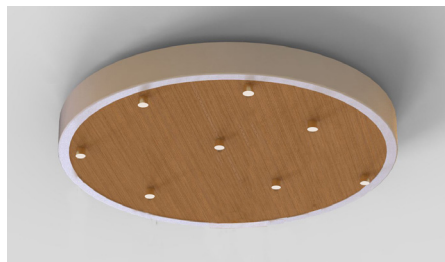

WHITE & OAK FINISH

tala®

LARGE CANOPY (UK-EU)

The Large Canopy by Tala is an impressive modular system designed to create dramatic ceiling light displays.

Housed in a circular metal frame, a broad wooden disc and twelve grips create a practical yet attractive base to hang up to twelve pendants from any ceiling space.

FIXTURE

Type: Large Canopy

Materials:

White Powder Coated Steel & Oak Veneer

Luminaire Class: I

Warranty: 3 years

DIMENSIONS:

FIXTURE:

508mm x 50mm
(Width x Length)

SKU CODE: CP-OAK-LRG-01-EU

EAN CODE: 5060400156504