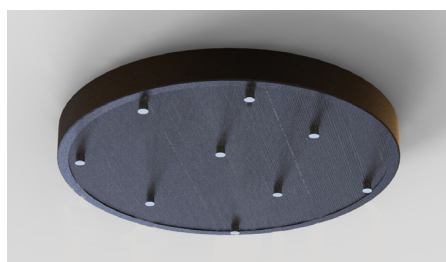

BLACK & ASH FINISH

tala®

LARGE CANOPY (UK-EU)

The Large Canopy by Tala is an impressive modular system designed to create dramatic ceiling light displays.

Housed in a circular metal frame, a broad wooden disc and twelve grips create a practical yet attractive base to hang up to twelve pendants from any ceiling space.

FIXTURE

Type: Large Canopy

Materials:

Black Powder Coated Steel
& Black Stained Ash Veneer

Luminaire Class: I

Warranty: 3 years

DIMENSIONS:

FIXTURE:

508mm x 50mm
(Width x Length)

SKU CODE: CP-ASH-LRG-01-EU

EAN CODE: 5060400156535