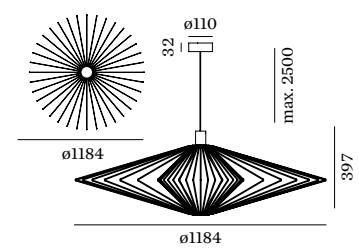

3.0

- E27 max. 60W
- 220-240VAC | 50-60Hz
- lacquered steel
- 6m cable available on request

17 kg IP20

CODE	
	2293E0P0
	2293E0B0

OPTIONAL

T32-300 carbon filament E27 15W	
CODE	
2200K | 50lm	9003E107
T30-300 LED E27 6W dim	
2200K | 450lm	9003E130
2700K | 500lm	9003E135

DESIGNED BY BERND STEINHUBER