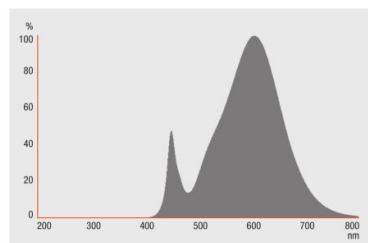

LED STAR STICK 53 7 W/827 E27 FR,
LED STAR STICK 56 7 W/840 E27 FR,
LED STAR STICK 74 10 W/827 E27 FR,
LED STAR STICK 76 10 W/840 E27 FR

LED STAR STICK 53 7 W/827 E27 FR,
LED STAR STICK 74 10 W/827 E27 FR

LED STAR STICK 76 10 W/840 E27 FR

APPLICATION ADVICE

For more detailed application information and graphics please see product datasheet.

LOGISTICAL DATA

Product code	Product description	Packaging unit (Pieces/Unit)	Dimensions (length x width x height)	Volume	Gross weight
4058075815919	LED STAR STICK 53 7 W/827 E27 FR	Shipping carton box 6	285 mm x 153 mm x 136 mm	5.93 dm³	451.00 g
4058075815933	LED STAR STICK 56 7 W/840 E27 FR	Shipping carton box 6	285 mm x 153 mm x 136 mm	5.93 dm³	446.00 g
4058075815957	LED STAR STICK 74 10 W/827 E27 FR	Shipping carton box 6	285 mm x 153 mm x 136 mm	5.93 dm³	458.00 g
4058075815971	LED STAR STICK 76 10 W/840 E27 FR	Shipping carton box 6	285 mm x 153 mm x 136 mm	5.93 dm³	451.00 g