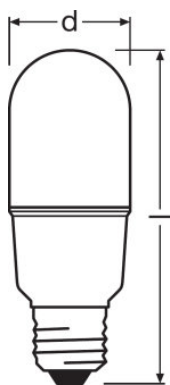

LED STAR STICK 53 7 W/827 E27 FR,
LED STAR STICK 56 7 W/840 E27 FR,
LED STAR STICK 74 10 W/827 E27 FR,
LED STAR STICK 76 10 W/840 E27 FR

LED STAR STICK 53 7 W/827 E27 FR,
LED STAR STICK 74 10 W/827 E27 FR

LED STAR STICK 76 10 W/840 E27 FR

APPLICATION ADVICE

For more detailed application information and graphics please see product datasheet.

LOGISTICAL DATA

Product code	Product description	Packaging unit (Pieces/Unit)	Dimensions (length x width x height)	Volume	Gross weight
4058075815919	LED STAR STICK 53 7 W/827 E27 FR	Shipping carton box 6	285 mm x 153 mm x 136 mm	5.93 dm³	451.00 g
4058075815933	LED STAR STICK 56 7 W/840 E27 FR	Shipping carton box 6	285 mm x 153 mm x 136 mm	5.93 dm³	446.00 g
4058075815957	LED STAR STICK 74 10 W/827 E27 FR	Shipping carton box 6	285 mm x 153 mm x 136 mm	5.93 dm³	458.00 g
4058075815971	LED STAR STICK 76 10 W/840 E27 FR	Shipping carton box 6	285 mm x 153 mm x 136 mm	5.93 dm³	451.00 g