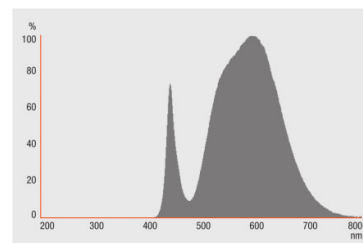

LED STAR STICK 53 7 W/827 E27 FR,
LED STAR STICK 56 7 W/840 E27 FR,
LED STAR STICK 74 10 W/827 E27 FR,
LED STAR STICK 76 10 W/840 E27 FR

LED STAR STICK 53 7 W/827 E27 FR,
LED STAR STICK 74 10 W/827 E27 FR

LED STAR STICK 76 10 W/840 E27 FR

APPLICATION ADVICE

For more detailed application information and graphics please see product datasheet.

LOGISTICAL DATA

Product code	Product description	Packaging unit (Pieces/Unit)	Dimensions (length x width x height)	Volume	Gross weight
4058075815919	LED STAR STICK 53 7 W/827 E27 FR	Shipping carton box 6	285 mm x 153 mm x 136 mm	5.93 dm³	451.00 g
4058075815933	LED STAR STICK 56 7 W/840 E27 FR	Shipping carton box 6	285 mm x 153 mm x 136 mm	5.93 dm³	446.00 g
4058075815957	LED STAR STICK 74 10 W/827 E27 FR	Shipping carton box 6	285 mm x 153 mm x 136 mm	5.93 dm³	458.00 g
4058075815971	LED STAR STICK 76 10 W/840 E27 FR	Shipping carton box 6	285 mm x 153 mm x 136 mm	5.93 dm³	451.00 g