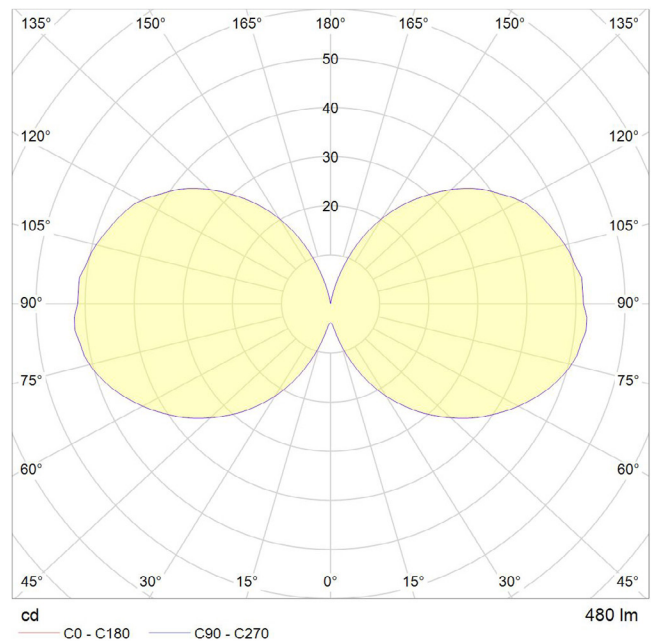

## LAMP

**Shape:** A60  
**Materials:** Brass cap, glass  
**Finish:** Clear  
**Beam angle:** 360°  
**Base:** E27  
**Weight:** 0.043 kg  
**Working temperature:** -5C to 40C  
**Warm up time:** Instant  
**Warranty:** 3 years  
**Input Voltage:** 220V-240V  
**Glare control:** We use up to 8 LED filaments in our lamps. This, together with a thicker phosphor coating, reduces and controls glare, resulting in an even, more comfortable light.

## PERFORMANCE

CRI (colour rendering index)	95
Lamp lumen output	480
Luminaire circuits per watt (LM/W)	80
Lifetime (TM-21) (hours)	30,000
Colour Temperature	2500K
Power factor	0.9

## POLAR DIAGRAM

## OUTER CARTON

**Pc/ Ctn:** 100  
**Gross weight:** 6.5kg  
**Length:** 68cm  
**Width:** 36cm  
**Height:** 28cm