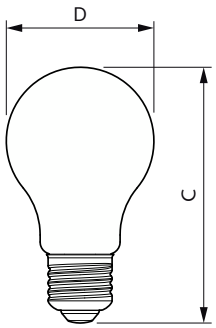

MAS LEDBulbND2.3-40W E27830 A60CL G EELA

Product	D	C
MAS LEDBulbND2.3-40W E27830 A60CL G EELA	60 mm	105 mm

Fotometrische gegevens

LEDbulb MAS EU 2,3W A60 E27 830 CL-POC

LEDbulb MAS EU A60 2,3W E27 830 CL-LDD