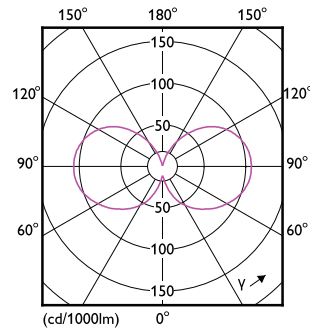

MAS LEDBulbND2.3-40W E27830 A60CL G EELA

Product	D	C
MAS LEDBulbND2.3-40W E27830 A60CL G EELA	60 mm	105 mm

Fotometrische gegevens

LEDbulb MAS EU 2,3W A60 E27 830 CL-POC

LEDbulb MAS EU A60 2,3W E27 830 CL-LDD