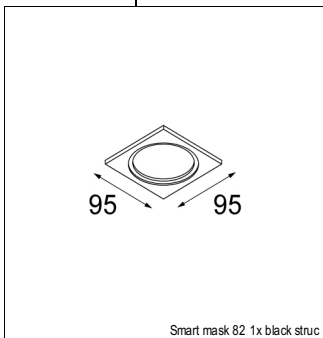

SMART CAKE 82 IP54 LED GE

ACCESSORIES

GYPKIT

12290130	GYPKIT 190X190 - Ø70
12291030	GYPKIT 210X190-2XØ70

CONBOX

10889830	CONBOX 190X192X130X256

MASK

12500032	SMART MASK 82 1X BLACK STRUC
12500046	SMART MASK 82 1X GOLD
12500009	SMART MASK 82 1X WHITE STRUC
12500132	SMART MASK 82 2X BLACK STRUC
12500146	SMART MASK 82 2X GOLD
12500109	SMART MASK 82 2X WHITE STRUC

SURFACE-BOX

12514032	SMART SURFACE BOX 82 GI FOR 1X LED GE BLACK STRUC
12514009	SMART SURFACE BOX 82 GI FOR 1X LED GE WHITE STRUC
12514132	SMART SURFACE BOX 82 1-10V/PUSHDIM GI FOR 1X LED GE BLACK STRUC
12514109	SMART SURFACE BOX 82 1-10V/PUSHDIM GI FOR 1X LED GE WHITE STRUC
12515032	SMART SURFACE BOX 82 GI FOR 2X LED GE BLACK STRUC
12515009	SMART SURFACE BOX 82 GI FOR 2X LED GE WHITE STRUC
12515132	SMART SURFACE BOX 82 1-10V/PUSHDIM GI FOR 2X LED GE BLACK STRUC
12515109	SMART SURFACE BOX 82 1-10V/PUSHDIM GI FOR 2X LED GE WHITE STRUC

RECESSED-FRAME

12500230	RECESSED RING Ø70 H100

SURFACE-TUBED

12845032	SMART SURFACE TUBED 82 LARGE LED GE BLACK STRUC
12845024	SMART SURFACE TUBED 82 LARGE LED GE BRUSHED ALU
12845009	SMART SURFACE TUBED 82 LARGE LED GE WHITE STRUC
12844032	SMART SURFACE TUBED 82 LARGE LED GI BLACK STRUC
12844024	SMART SURFACE TUBED 82 LARGE LED GI BRUSHED ALU
12844009	SMART SURFACE TUBED 82 LARGE LED GI WHITE STRUC