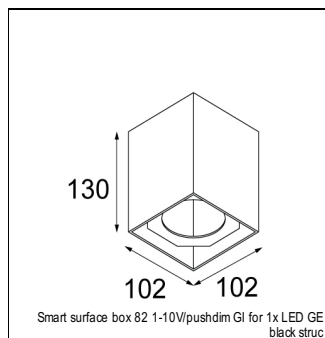

SMART CAKE 82 IP54 LED GE

ACCESSORIES

GYPKIT

12290130	GYPKIT 190X190 - Ø70
12291030	GYPKIT 210X190-2XØ70

CONBOX

10889830	CONBOX 190X192X130X256

MASK

12500032	SMART MASK 82 1X BLACK STRUC
12500046	SMART MASK 82 1X GOLD
12500009	SMART MASK 82 1X WHITE STRUC
12500132	SMART MASK 82 2X BLACK STRUC
12500146	SMART MASK 82 2X GOLD
12500109	SMART MASK 82 2X WHITE STRUC

SURFACE-BOX

12514032	SMART SURFACE BOX 82 GI FOR 1X LED GE BLACK STRUC
12514009	SMART SURFACE BOX 82 GI FOR 1X LED GE WHITE STRUC
12514132	SMART SURFACE BOX 82 1-10V/PUSHDIM GI FOR 1X LED GE BLACK STRUC
12514109	SMART SURFACE BOX 82 1-10V/PUSHDIM GI FOR 1X LED GE WHITE STRUC
12515032	SMART SURFACE BOX 82 GI FOR 2X LED GE BLACK STRUC
12515009	SMART SURFACE BOX 82 GI FOR 2X LED GE WHITE STRUC
12515132	SMART SURFACE BOX 82 1-10V/PUSHDIM GI FOR 2X LED GE BLACK STRUC
12515109	SMART SURFACE BOX 82 1-10V/PUSHDIM GI FOR 2X LED GE WHITE STRUC

RECESSED-FRAME

12500230	RECESSED RING Ø70 H100

SURFACE-TUBED

12845032	SMART SURFACE TUBED 82 LARGE LED GE BLACK STRUC
12845024	SMART SURFACE TUBED 82 LARGE LED GE BRUSHED ALU
12845009	SMART SURFACE TUBED 82 LARGE LED GE WHITE STRUC
12844032	SMART SURFACE TUBED 82 LARGE LED GI BLACK STRUC
12844024	SMART SURFACE TUBED 82 LARGE LED GI BRUSHED ALU
12844009	SMART SURFACE TUBED 82 LARGE LED GI WHITE STRUC