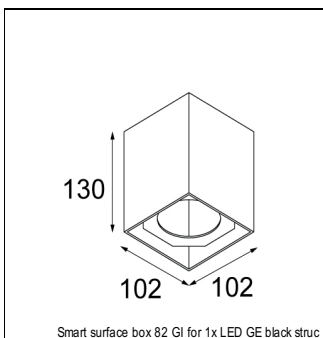

SMART CAKE 82 IP54 LED GE

ACCESSORIES

GYPKIT

12290130	GYPKIT 190X190 - Ø70
12291030	GYPKIT 210X190-2XØ70

CONBOX

10889830	CONBOX 190X192X130X256

MASK

12500032	SMART MASK 82 1X BLACK STRUC
12500046	SMART MASK 82 1X GOLD
12500009	SMART MASK 82 1X WHITE STRUC
12500132	SMART MASK 82 2X BLACK STRUC
12500146	SMART MASK 82 2X GOLD
12500109	SMART MASK 82 2X WHITE STRUC

SURFACE-BOX

12514032	SMART SURFACE BOX 82 GI FOR 1X LED GE BLACK STRUC
12514009	SMART SURFACE BOX 82 GI FOR 1X LED GE WHITE STRUC
12514132	SMART SURFACE BOX 82 1-10V/PUSHDIM GI FOR 1X LED GE BLACK STRUC
12514109	SMART SURFACE BOX 82 1-10V/PUSHDIM GI FOR 1X LED GE WHITE STRUC
12515032	SMART SURFACE BOX 82 GI FOR 2X LED GE BLACK STRUC
12515009	SMART SURFACE BOX 82 GI FOR 2X LED GE WHITE STRUC
12515132	SMART SURFACE BOX 82 1-10V/PUSHDIM GI FOR 2X LED GE BLACK STRUC
12515109	SMART SURFACE BOX 82 1-10V/PUSHDIM GI FOR 2X LED GE WHITE STRUC

RECESSED-FRAME

12500230	RECESSED RING Ø70 H100

SURFACE-TUBED

12845032	SMART SURFACE TUBED 82 LARGE LED GE BLACK STRUC
12845024	SMART SURFACE TUBED 82 LARGE LED GE BRUSHED ALU
12845009	SMART SURFACE TUBED 82 LARGE LED GE WHITE STRUC
12844032	SMART SURFACE TUBED 82 LARGE LED GI BLACK STRUC
12844024	SMART SURFACE TUBED 82 LARGE LED GI BRUSHED ALU
12844009	SMART SURFACE TUBED 82 LARGE LED GI WHITE STRUC