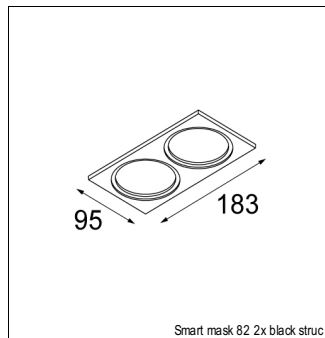

SMART CAKE 82 IP54 LED GE

ACCESSORIES

GYPKIT

12290130	GYPKIT 190X190 - Ø70
12291030	GYPKIT 210X190-2XØ70

CONBOX

10889830	CONBOX 190X192X130X256

MASK

12500032	SMART MASK 82 1X BLACK STRUC
12500046	SMART MASK 82 1X GOLD
12500009	SMART MASK 82 1X WHITE STRUC
12500132	SMART MASK 82 2X BLACK STRUC
12500146	SMART MASK 82 2X GOLD
12500109	SMART MASK 82 2X WHITE STRUC

SURFACE-BOX

12514032	SMART SURFACE BOX 82 GI FOR 1X LED GE BLACK STRUC
12514009	SMART SURFACE BOX 82 GI FOR 1X LED GE WHITE STRUC
12514132	SMART SURFACE BOX 82 1-10V/PUSHDIM GI FOR 1X LED GE BLACK STRUC
12514109	SMART SURFACE BOX 82 1-10V/PUSHDIM GI FOR 1X LED GE WHITE STRUC
12515032	SMART SURFACE BOX 82 GI FOR 2X LED GE BLACK STRUC
12515009	SMART SURFACE BOX 82 GI FOR 2X LED GE WHITE STRUC
12515132	SMART SURFACE BOX 82 1-10V/PUSHDIM GI FOR 2X LED GE BLACK STRUC
12515109	SMART SURFACE BOX 82 1-10V/PUSHDIM GI FOR 2X LED GE WHITE STRUC

RECESSED-FRAME

12500230	RECESSED RING Ø70 H100

SURFACE-TUBED

12845032	SMART SURFACE TUBED 82 LARGE LED GE BLACK STRUC
12845024	SMART SURFACE TUBED 82 LARGE LED GE BRUSHED ALU
12845009	SMART SURFACE TUBED 82 LARGE LED GE WHITE STRUC
12844032	SMART SURFACE TUBED 82 LARGE LED GI BLACK STRUC
12844024	SMART SURFACE TUBED 82 LARGE LED GI BRUSHED ALU
12844009	SMART SURFACE TUBED 82 LARGE LED GI WHITE STRUC