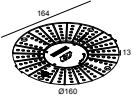

PLAT-OH! TRIMLESS SOFT 93036 B

29514 9020 B

21032 0295

LED POWER CONVERTER 48V-DC to 350 mA-DC / 15W DIM5

1->2

Montage kit

29510 0020 MOUNTING KIT PLAT-OH! TRIMLESS

Notes: